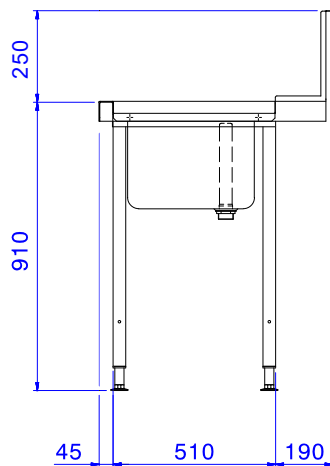

Prewash table with
600x500mm bowl for Hood
Type, r>l, 1200mm

Short Form Specification

Item No. _____

For hood type dishwashers. Constructed in 304 AISI stainless steel with backsplash mm250h. N. 2 square 40x40mm tubular legs on height-adjustable feet. Bowl size mm600x500x250h with overflow pipe and drain hole. Basket direction: from right to left.

Main Features

- Supplied knocked-down and easy to assemble.
- Plain undershelves and pre-rinse units available as optional accessories.

Construction

- Stainless steel feet 50 mm adjustable in height to ensure that tables drain back into the dishwasher.
- Included splashback to prevent water spatter.
- Deep anti-drip profiles completely folded with lower edge for safe and easy cleaning.
- All surfaces smooth with polished finish.
- 40x40 mm square tubular legs in AISI 304 stainless steel.
- 700x500x300mm bowl available upon request.
- Constructed entirely in 304 AISI stainless steel.
- To be secured to the dishwasher and fitted with one pair of legs at the other end.

Sustainability

- Designed for 500x500 mm dishwashing racks (it is necessary to connect a rail to the table to avoid baskets from falling).

Optional Accessories

- Prewash spray Unit, single hole PNC 855315
- Undershelf for Dishwasher table, 1200 mm PNC 865352
- Basket guide for Dishwasher table with bowl 600 mm for Hood Type and Rack Type Dishwasher PNC 865370
- Floor fastening kit for 2 square legs PNC 865386
- Single plastic drain syphon 2 " for Sinks PNC 895313

APPROVAL: _____

Experience the Excellence
www.electroluxprofessional.com

Front

Side

Top

Key Information:

External dimensions, Width:	1200 mm
865314 (BHHPT6B12R)	1200 mm
External dimensions, Depth:	745 mm
External dimensions, Height:	1170 mm
Net weight:	8 kg
Splashback Dimensions, Height:	300 mm
Basin dimensions:	600x500x300h