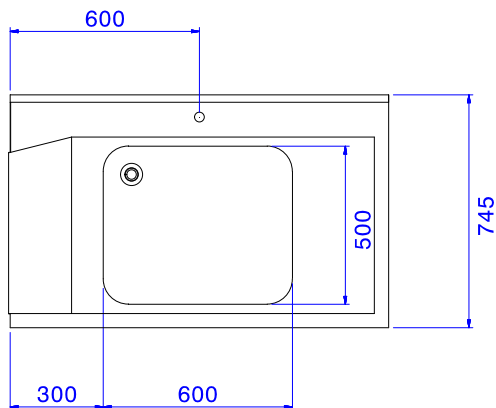

Prewash table with
600x500mm bowl for Hood
Type, r>l, 1200mm

Short Form Specification

Item No. _____

For hood type dishwashers. Constructed in 304 AISI stainless steel with backsplash mm250h. N. 2 square 40x40mm tubular legs on height-adjustable feet. Bowl size mm600x500x250h with overflow pipe and drain hole. Basket direction: from right to left.

Main Features

- Supplied knocked-down and easy to assemble.
- Plain undershelves and pre-rinse units available as optional accessories.

Construction

- Stainless steel feet 50 mm adjustable in height to ensure that tables drain back into the dishwasher.
- Included splashback to prevent water spatter.
- Deep anti-drip profiles completely folded with lower edge for safe and easy cleaning.
- All surfaces smooth with polished finish.
- 40x40 mm square tubular legs in AISI 304 stainless steel.
- 700x500x300mm bowl available upon request.
- Constructed entirely in 304 AISI stainless steel.
- To be secured to the dishwasher and fitted with one pair of legs at the other end.

Sustainability

- Designed for 500x500 mm dishwashing racks (it is necessary to connect a rail to the table to avoid baskets from falling).

Optional Accessories

- Prewash spray Unit, single hole PNC 855315
- Undershelf for Dishwasher table, 1200 mm PNC 865352
- Basket guide for Dishwasher table with bowl 600 mm for Hood Type and Rack Type Dishwasher PNC 865370
- Floor fastening kit for 2 square legs PNC 865386
- Single plastic drain syphon 2 " for Sinks PNC 895313

APPROVAL: _____

Experience the Excellence
www.electroluxprofessional.com

Front

Side

Top

Key Information:

External dimensions, Width:	1200 mm
865314 (BHHPT6B12R)	1200 mm
External dimensions, Depth:	745 mm
External dimensions, Height:	1170 mm
Net weight:	8 kg
Splashback Dimensions, Height:	300 mm
Basin dimensions:	600x500x300h