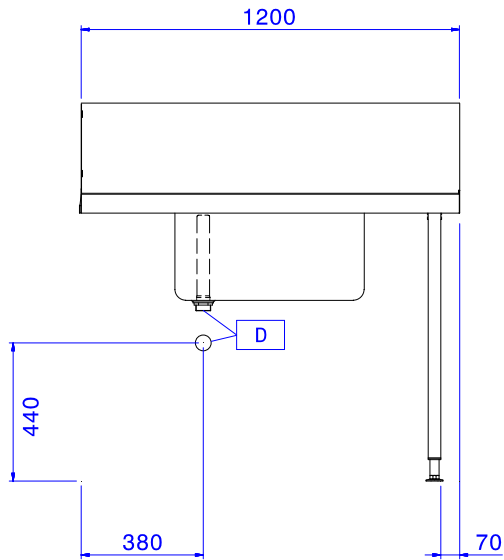

Prewash table with
600x500mm bowl for Hood
Type, r>l, 1200mm

Short Form Specification

Item No. _____

For hood type dishwashers. Constructed in 304 AISI stainless steel with backsplash mm250h. N. 2 square 40x40mm tubular legs on height-adjustable feet. Bowl size mm600x500x250h with overflow pipe and drain hole. Basket direction: from right to left.

Main Features

- Supplied knocked-down and easy to assemble.
- Plain undershelves and pre-rinse units available as optional accessories.

Construction

- Stainless steel feet 50 mm adjustable in height to ensure that tables drain back into the dishwasher.
- Included splashback to prevent water spatter.
- Deep anti-drip profiles completely folded with lower edge for safe and easy cleaning.
- All surfaces smooth with polished finish.
- 40x40 mm square tubular legs in AISI 304 stainless steel.
- 700x500x300mm bowl available upon request.
- Constructed entirely in 304 AISI stainless steel.
- To be secured to the dishwasher and fitted with one pair of legs at the other end.

Sustainability

- Designed for 500x500 mm dishwashing racks (it is necessary to connect a rail to the table to avoid baskets from falling).

Optional Accessories

- Prewash spray Unit, single hole PNC 855315
- Undershelf for Dishwasher table, 1200 mm PNC 865352
- Basket guide for Dishwasher table with bowl 600 mm for Hood Type and Rack Type Dishwasher PNC 865370
- Floor fastening kit for 2 square legs PNC 865386
- Single plastic drain syphon 2 " for Sinks PNC 895313

APPROVAL: _____

Experience the Excellence
www.electroluxprofessional.com

Front

Side

Top

Key Information:

External dimensions, Width:	1200 mm
865314 (BHHPT6B12R)	1200 mm
External dimensions, Depth:	745 mm
External dimensions, Height:	1170 mm
Net weight:	8 kg
Splashback Dimensions, Height:	300 mm
Basin dimensions:	600x500x300h